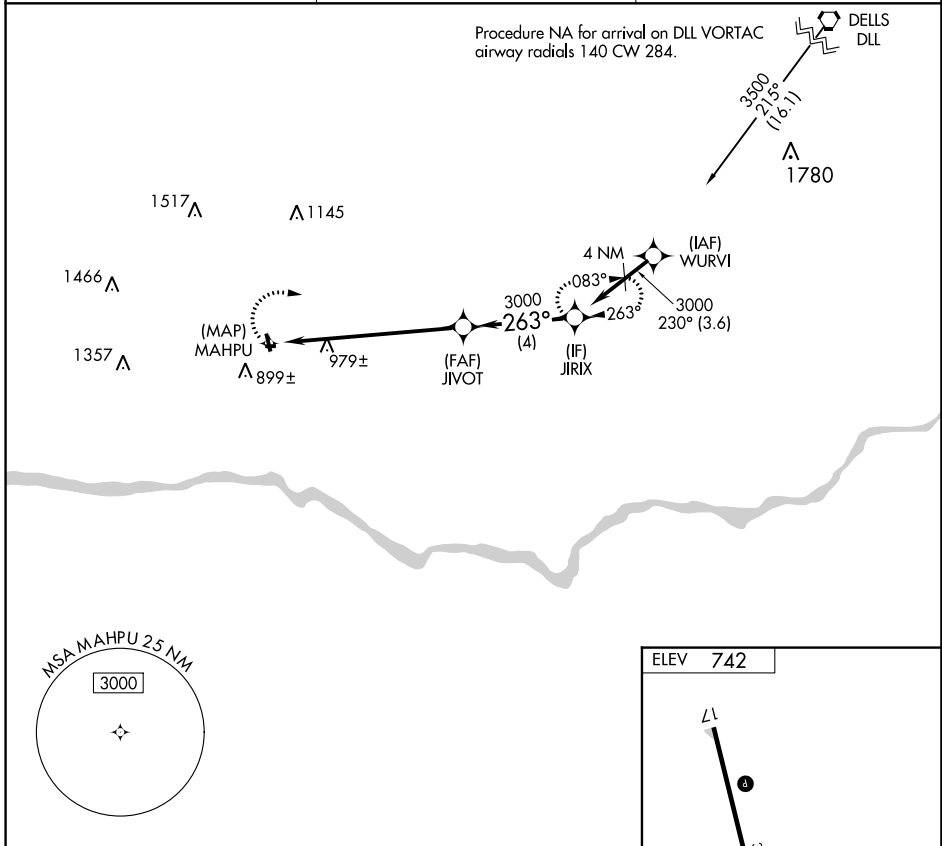

APP CRS 263°	Rwy Idg TDZE Apt Elev N/A N/A 742
------------------------	---

RNAV (GPS)-A

RICHLAND (93C)

RNP APCH. ▼ ▲ NA	Circling NA to Rwys 9 and 27. Procedure NA at night. Use Lone Rock altimeter setting.	MISSED APPROACH: Climbing right turn to 3000 direct JIRX and hold.
------------------------	---	--

LNR ASOS 119.425	CHICAGO CENTER 133.3 257.925	CTAF 122.9 0
----------------------------	--	------------------------

CATEGORY	A	B	C	D
CIRCLING	1680-1¼ 938 (1000-1¼)	1700-1½ 958 (1000-1½)	NA	

MIRL Rwy 17-35 0
REIL Rws 17 and 35 0

EC-3, 22 FEB 2024 to 21 MAR 2024

EC-3, 22 FEB 2024 to 21 MAR 2024