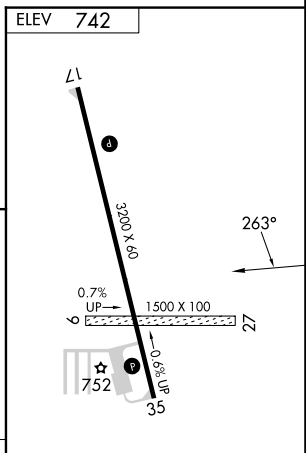

APP CRS 263°	Rwy Idg TDZE Apt Elev N/A N/A 742
------------------------	---

RNAV (GPS)-A

RICHLAND (93C)

RNP APCH. ▼ ▲ NA	Circling NA to Rwys 9 and 27. Procedure NA at night. Use Lone Rock altimeter setting.	MISSED APPROACH: Climbing right turn to 3000 direct JIRX and hold.
------------------------	---	--

LNR ASOS 119.425	CHICAGO CENTER 133.3 257.925	CTAF 122.9 0
----------------------------	--	------------------------

CATEGORY	A	B	C	D
CIRCLING	1680-1¼ 938 (1000-1¼)	1700-1½ 958 (1000-1½)	NA	

MIRL Rwy 17-35 0
REIL Rws 17 and 35 0