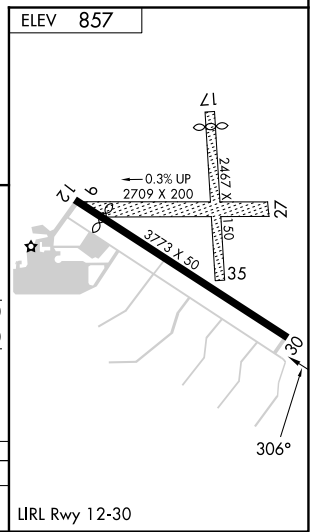

APP CRS	Rwy Idg	N/A
306°	TDZE	N/A
	Apt Elev	857

# RNAV (GPS)-A

POPLAR GROVE (C77)

RNP APCH - GPS.		MISSED APPROACH: Climbing right turn to 3000 direct VNTGE and hold.
<p><b>▼</b> Circling NA to Rwys 09, 17, 27 and 35. Procedure NA at night.</p> <p><b>▲</b> NA Rwy 12 and 30 helicopter visibility reduction below 1 SM NA. Use Chicago/Rockford altimeter setting.</p>	RFD ASOS	ROCKFORD APP CON
127.6	121.0 327.0	UNICOM
		122.8 (CTAF)