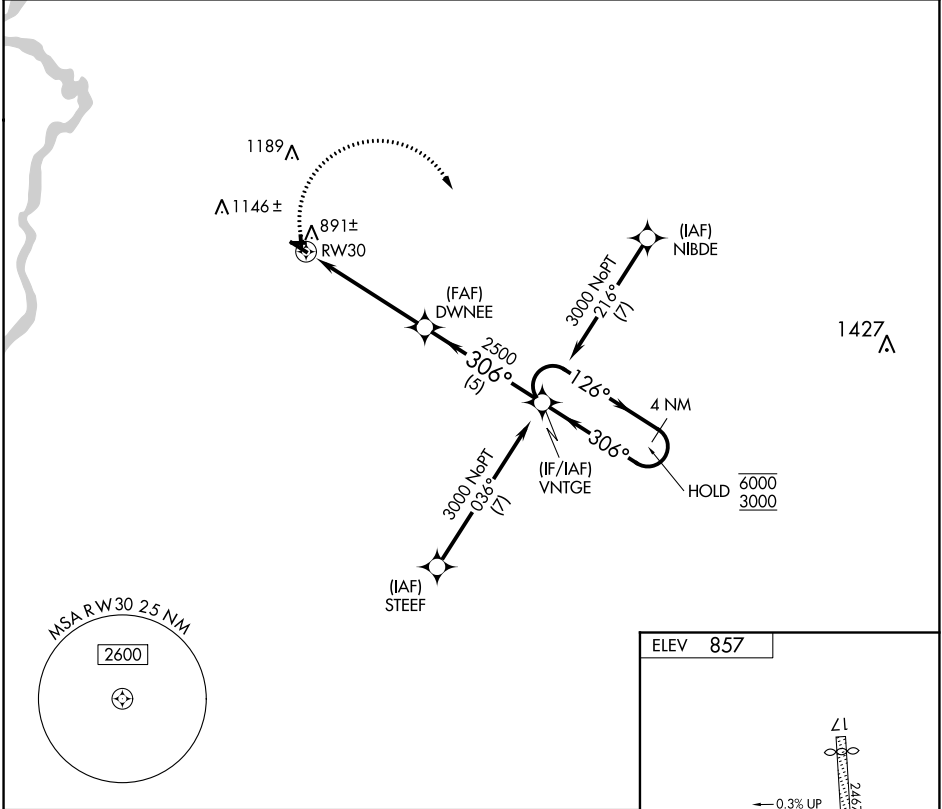

APP CRS	Rwy Idg	N/A
306°	TDZE	N/A
	Apt Elev	857

# RNAV (GPS)-A

POPLAR GROVE (C77)

RNP APCH - GPS.		MISSED APPROACH: Climbing right turn to 3000 direct VNTGE and hold.
<p><b>▼</b> Circling NA to Rwys 09, 17, 27 and 35. Procedure NA at night.</p> <p><b>▲</b> NA Rwy 12 and 30 helicopter visibility reduction below 1 SM NA. Use Chicago/Rockford altimeter setting.</p>	RFD ASOS	ROCKFORD APP CON
127.6	121.0 327.0	UNICOM
		122.8 (CTAF)

CATEGORY	A	B	C	D
CIRCLING	1380-1	523 (600-1)	1560-2 703 (800-2)	NA

EC-3, 22 FEB 2024 to 21 MAR 2024

EC-3, 22 FEB 2024 to 21 MAR 2024