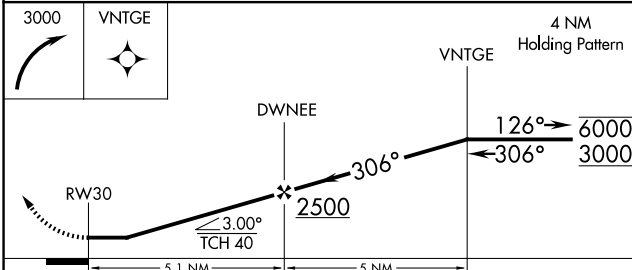

# RNAV (GPS)-A

POPLAR GROVE (C77)

RNP APCH - GPS.		MISSED APPROACH: Climbing right turn to 3000 direct VNTGE and hold.
<p><b>▼</b> Circling NA to Rwys 09, 17, 27 and 35. Procedure NA at night.</p> <p><b>▲</b> NA Rwy 12 and 30 helicopter visibility reduction below 1 SM NA. Use Chicago/Rockford altimeter setting.</p>	RFD ASOS	ROCKFORD APP CON
127.6	121.0 327.0	UNICOM
		122.8 (CTAF)