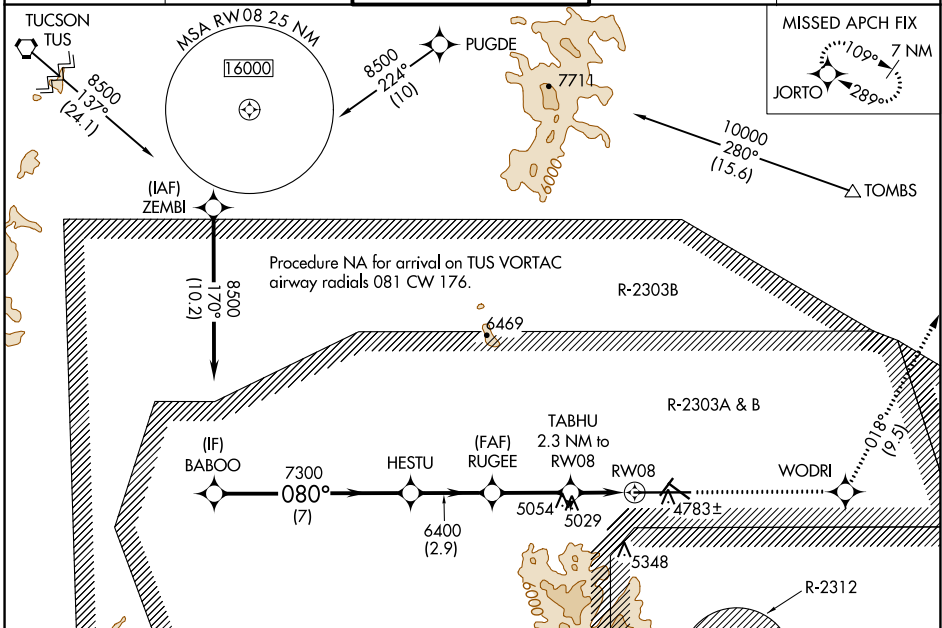

WAAS CH 82123 W08A	APP CRS 080°	Rwy Idg 12001 TDZE 4719 Apt Elev 4719
--	------------------------	--

RNAV (GPS) RWY 8

SIERRA VISTA MUNI-LIBBY AAF (FHU)

RNP APCH. 	MISSED APPROACH: Climb to 9500 direct WODRI and on track 018° to JORTO and hold, continue climb-in-hold to 9500.
---------------	--

ELEV 4719	D	TDZE 4719
-----------	----------	-----------

GP 3.00° TCH 59

Altitudes: 8500, 7300, 6400, 5500, 4769, 4789, 3026.

Obstacles: 4285 X 75, 12001 X 150, 3345 X 100, 4769, 4789, 3026.

Angles: 080° to RWY 8, 2.03° UP, 1.03° UP, 1.03° DOWN.

HIRL Rwy 8-26, MIRL Rwy 3-21 and 12-30.

CATEGORY	A	B	C	D
LPV DA		4919-¾	200 (200-¾)	
LNAV/VNAV DA		5059-1½	340 (400-1½)	
LNAV MDA	5280-1	561 (600-1)	5280-1½	561 (600-1½)
CIRCLING	5280-1	561 (600-1)	5280-1½	5280-2 561 (600-2)

SW-4, 22 FEB 2024 to 21 MAR 2024

SW-4, 22 FEB 2024 to 21 MAR 2024