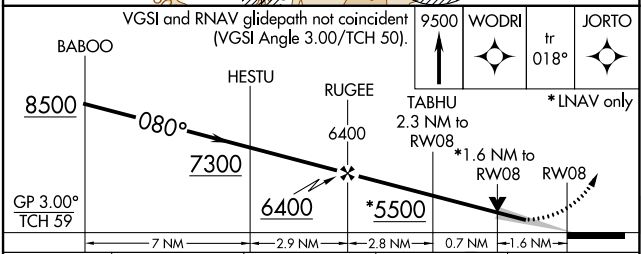

ELEV 4719	D	TDZE 4719
-----------	----------	-----------

GP 3.00° TCH 59

Altitudes: 8500, 7300, 6400, 5500, 4769, 4789, 3026.

Obstacles: 4285 X 75, 12001 X 150, 3345 X 100, 4769, 4789, 3026.

Angles: 080° to RWY 8, 2.03° UP, 1.03° UP, 1.03° DOWN.

HIRL Rwy 8-26, MIRL Rwy 3-21 and 12-30.

CATEGORY	A	B	C	D
LPV DA		4919-¾	200 (200-¾)	
LNAV/VNAV DA		5059-1½	340 (400-1½)	
LNAV MDA	5280-1	561 (600-1)	5280-1½	561 (600-1½)
CIRCLING	5280-1	561 (600-1)	5280-1½	5280-2 561 (600-2)