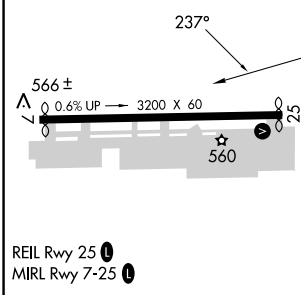

MISSED APPROACH: Climbing right turn to 3100 direct PDZ VORTAC and hold, continue climb in hold to 3100.

AWOS-3PT 132-175	SOCAL APP CON 135.4 377.125	UNICOM 122.7 (CTAF) 0
----------------------------	---------------------------------------	--

FAF to MAP 3.6 NM		CATEGORY	A	B	C	D
Knots	60 90 120 150 180	CIRCLING	1660-1¼ 1127 (1200-1¼)	1660-1½ 1127 (1200-1½)	NA	
Min:Sec	3:36 2:24 1:48 1:26 1:12					

SW-3, 22 FEB 2024 to 21 MAR 2024

SW-3, 22 FEB 2024 to 21 MAR 2024