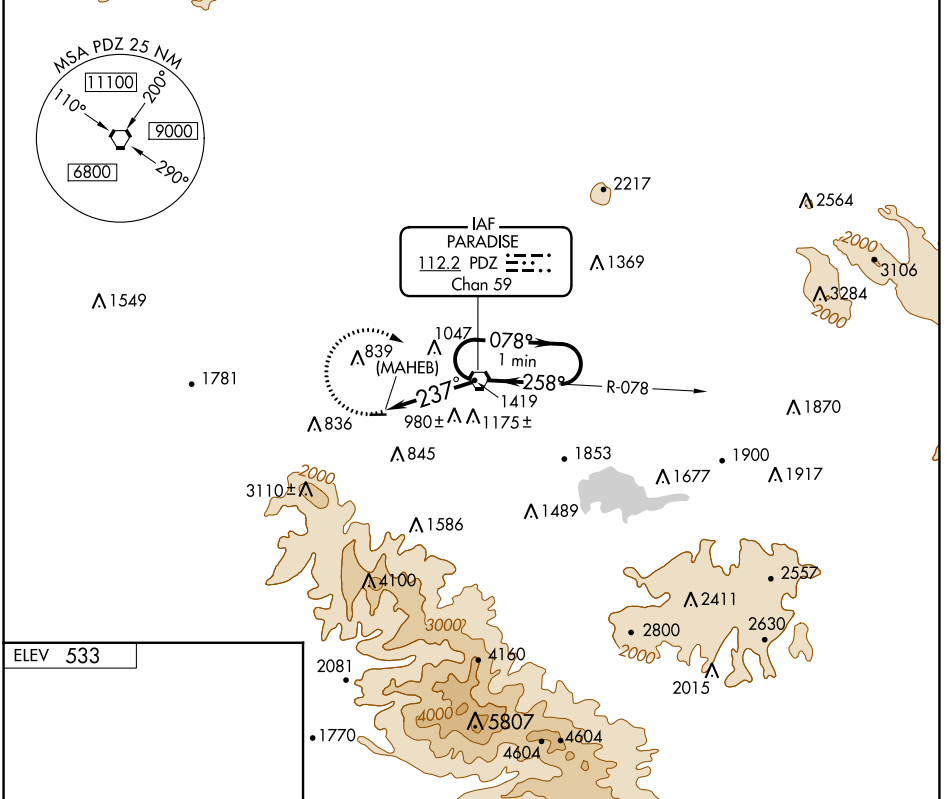

VORTAC PDZ 112.2 Chan 59	APP CRS 237°	Rwy Idg TDZE Apt Elev N/A N/A 533
--	------------------------	---

VOR or GPS-A

CORONA MUNI (AJO)

▽ When local altimeter setting not received, use Ontario
▲ NA Intl altimeter setting and increase all MDA 80 feet.

MISSED APPROACH: Climbing right turn to 3100 direct PDZ VORTAC and hold, continue climb in hold to 3100.

AWOS-3PT 132-175	SOCAL APP CON 135.4 377.125	UNICOM 122.7 (CTAF) 0
----------------------------	---------------------------------------	--

FAF to MAP 3.6 NM		CATEGORY	A	B	C	D
Knots	60 90 120 150 180	CIRCLING	1660-1¼ 1127 (1200-1¼)	1660-1½ 1127 (1200-1½)	NA	
Min:Sec	3:36 2:24 1:48 1:26 1:12					

SW-3, 22 FEB 2024 to 21 MAR 2024

SW-3, 22 FEB 2024 to 21 MAR 2024