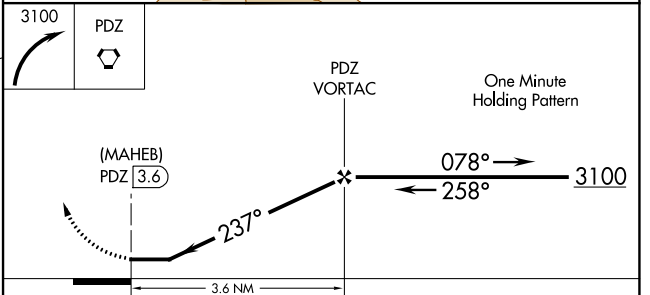

VORTAC PDZ 112.2 Chan 59	APP CRS 237°	Rwy Idg TDZE Apt Elev N/A N/A 533
--	------------------------	---

VOR or GPS-A

CORONA MUNI (AJO)

▽ When local altimeter setting not received, use Ontario
▲ NA Intl altimeter setting and increase all MDA 80 feet.

MISSED APPROACH: Climbing right turn to 3100 direct PDZ VORTAC and hold, continue climb in hold to 3100.

AWOS-3PT 132-175	SOCAL APP CON 135.4 377.125	UNICOM 122.7 (CTAF) 0
----------------------------	---------------------------------------	--

FAF to MAP 3.6 NM		CATEGORY	A	B	C	D
Knots	60 90 120 150 180	CIRCLING	1660-1¼ 1127 (1200-1¼)	1660-1½ 1127 (1200-1½)	NA	
Min:Sec	3:36 2:24 1:48 1:26 1:12					

SW-3, 22 FEB 2024 to 21 MAR 2024

SW-3, 22 FEB 2024 to 21 MAR 2024