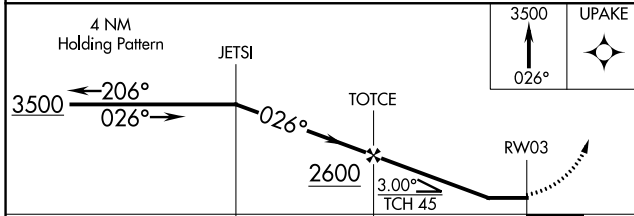

RNAV (GPS) RWY 3

PETIT JEAN PARK (MPJ)

APP CRS 026°	Rwy Idg 5414
	TDZE 906
	Apt Elev 923

▽ Use Russellville altimeter setting.
▲ NA Procedure NA at night.
GPS or RNP-0.3 required. DME/DME RNP-0.3 NA.

MISSED APPROACH: Climb to 3500 via 026° course to UPAKE WP and hold.

MEMPHIS CENTER
128.475 377.15

CTAF
122.9

CATEGORY	A	B	C	D
LNVA MDA	1620-1 714 (800-1)	1620-2 714 (800-2)	1620-2 714 (800-2)	NA
CIRCLING	1660-1 737 (800-1)	1720-1 ¼ 797 (800-1 ¼)	1720-2 ¼ 797 (800-2 ¼)	NA

SC-1, 04 NOV 2021 to 02 DEC 2021

SC-1, 04 NOV 2021 to 02 DEC 2021