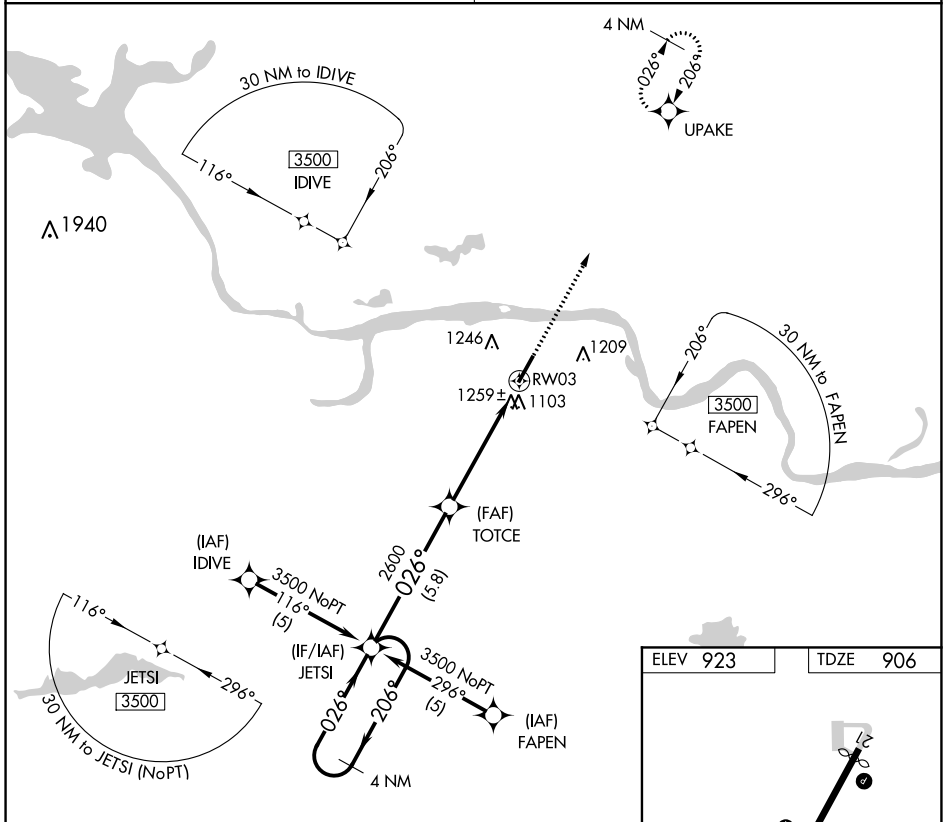

RNAV (GPS) RWY 3

PETIT JEAN PARK (MPJ)

APP CRS 026°	Rwy Idg 5414
	TDZE 906
	Apt Elev 923

▽ Use Russellville altimeter setting.
▲ NA Procedure NA at night.
 GPS or RNP-0.3 required. DME/DME RNP-0.3 NA.

MISSED APPROACH: Climb to 3500 via 026° course to UPAKE WP and hold.

MEMPHIS CENTER
128.475 377.15

CTAF
122.9

CATEGORY	A	B	C	D
LNVA MDA	1620-1 714 (800-1)	1620-2 714 (800-2)	1620-2 714 (800-2)	NA
CIRCLING	1660-1 737 (800-1)	1720-1 ¼ 797 (800-1 ¼)	1720-2 ¼ 797 (800-2 ¼)	NA

SC-1, 04 NOV 2021 to 02 DEC 2021

SC-1, 04 NOV 2021 to 02 DEC 2021