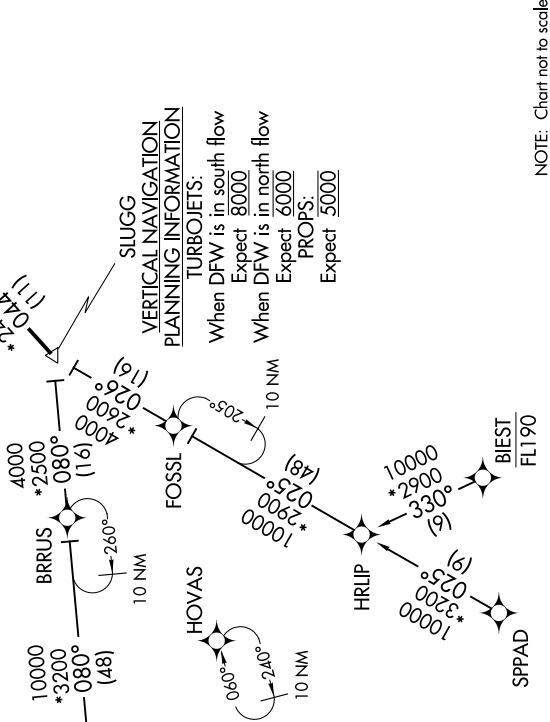

# LIKES THREE ARRIVAL (RNAV)

FORT WORTH, TEXAS

SC-2, 22 FEB 2024 to 21 MAR 2024

REGIONAL APP CON  
 135.975 125.8 257.95  
 AFW ATIS  
 126.925  
 FTW ATIS  
 120.7  
 KNFW ATIS\*  
 351.675

NOTE: RADAR required.  
 NOTE: RNAV 1.  
 NOTE: DME/DME/IRU or GPS required.

**ARRIVAL ROUTE DESCRIPTION**

BIEST TRANSITION (BIEST.LIKES3)  
 FOSSL TRANSITION (FOSSL.LIKES3): (For ACT and GRK terminal area departures only.)

GEEKY TRANSITION (GEEKY.LIKES3)  
 LYMPY TRANSITION (LYMPY.LIKES3): (For ABI terminal area departures only.)

SPPAD TRANSITION (SPPAD.LIKES3)

From SLUGG on track 044° to LIKES, then on track 044°. Expect RADAR vectors to final approach course.

NOTE: Chart not to scale.

SC-2, 22 FEB 2024 to 21 MAR 2024

# LIKES THREE ARRIVAL (RNAV)

FORT WORTH, TEXAS