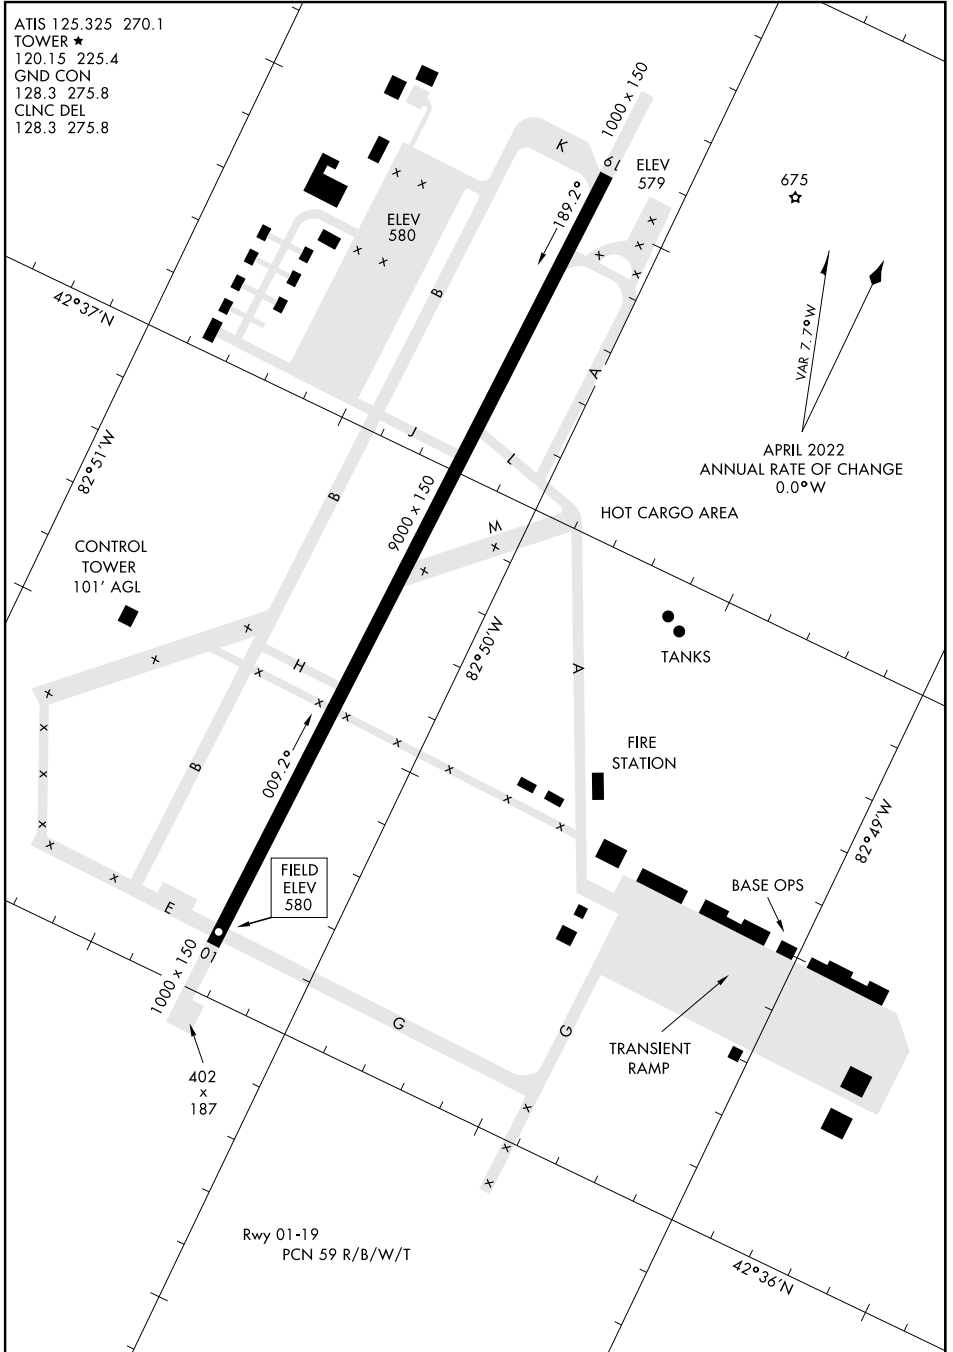

22111

AIRPORT DIAGRAM

AL-276 [USAF]

SELFRIDGE ANGB (KMTC)

MT. CLEMENS, MICHIGAN

ATIS 125.325 270.1
 TOWER ★
 120.15 225.4
 GND CON
 128.3 275.8
 CLNC DEL
 128.3 275.8

EC-1, 22 FEB 2024 to 21 MAR 2024

EC-1, 22 FEB 2024 to 21 MAR 2024

AIRPORT DIAGRAM

SELFRIDGE ANGB (KMTC)
MT. CLEMENS, MICHIGAN