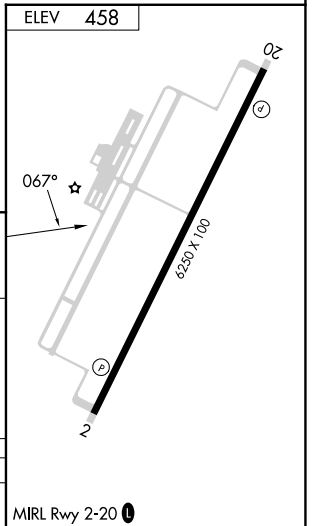

NA MISSED APPROACH: Climbing left turn to 5000 direct PKE VORTAC and hold.

AWOS-3PT 132.75	LOS ANGELES CENTER 128.15 285.6	UNICOM 122.725 (CTAF) \emptyset
---------------------------	---	---

CATEGORY	A	B	C	D
C CIRCLING	1900-1¼ 1442 (1500-1¼)	1900-1½ 1442 (1500-1½)	1900-3 1442 (1500-3)	NA