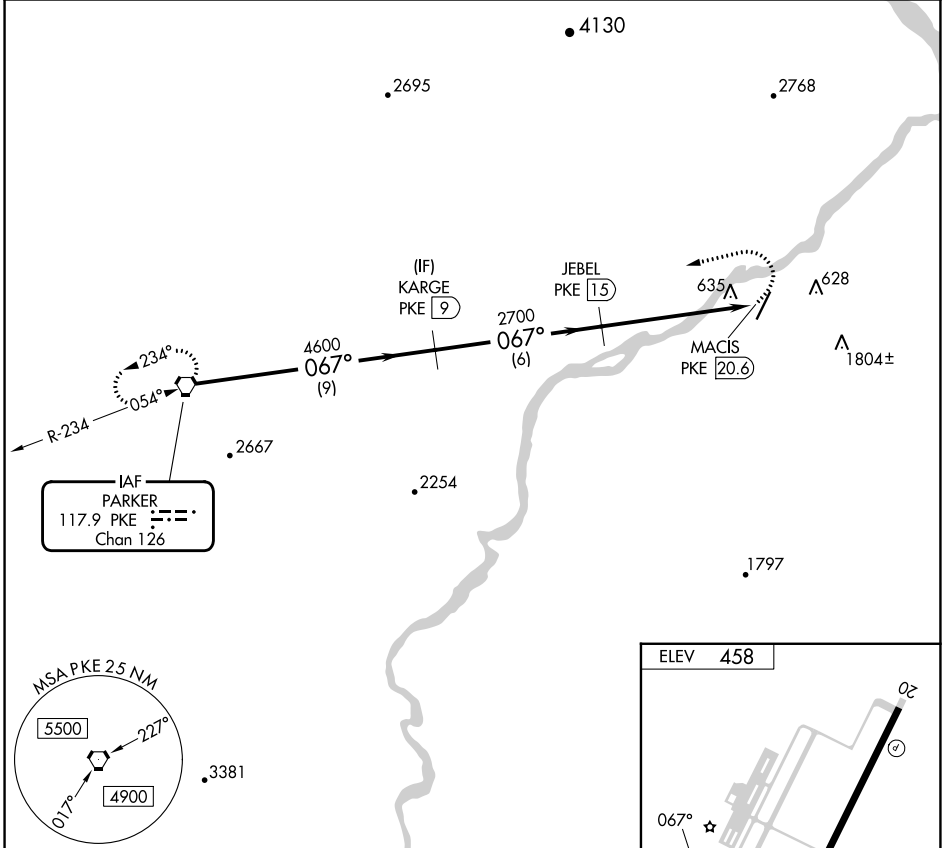

VORTAC PKE 117.9 Chan 126	APP CRS 067°	Rwy Idg TDZE Apt Elev N/A N/A 458
---	------------------------	---

VOR/DME-A

AVI SUQUILLA (P2 \emptyset)

V When local altimeter setting not received, use Blythe altimeter setting and increase all MDA 100 feet.

NA MISSED APPROACH: Climbing left turn to 5000 direct PKE VORTAC and hold.

AWOS-3PT 132.75	LOS ANGELES CENTER 128.15 285.6	UNICOM 122.725 (CTAF) \emptyset
---------------------------	---	---

CATEGORY	A	B	C	D
C CIRCLING	1900-1¼ 1442 (1500-1¼)	1900-1½ 1442 (1500-1½)	1900-3 1442 (1500-3)	NA

SW-4, 22 FEB 2024 to 21 MAR 2024

SW-4, 22 FEB 2024 to 21 MAR 2024