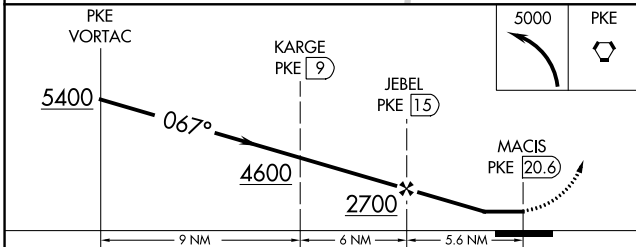

VORTAC PKE 117.9 Chan 126	APP CRS 067°	Rwy Idg TDZE Apt Elev N/A N/A 458
---	------------------------	---

VOR/DME-A

AVI SUQUILLA (P2 \emptyset)

V When local altimeter setting not received, use Blythe altimeter setting and increase all MDA 100 feet.

NA MISSED APPROACH: Climbing left turn to 5000 direct PKE VORTAC and hold.

AWOS-3PT 132.75	LOS ANGELES CENTER 128.15 285.6	UNICOM 122.725 (CTAF) \emptyset
---------------------------	---	---

CATEGORY	A	B	C	D
C CIRCLING	1900-1¼ 1442 (1500-1¼)	1900-1½ 1442 (1500-1½)	1900-3 1442 (1500-3)	NA