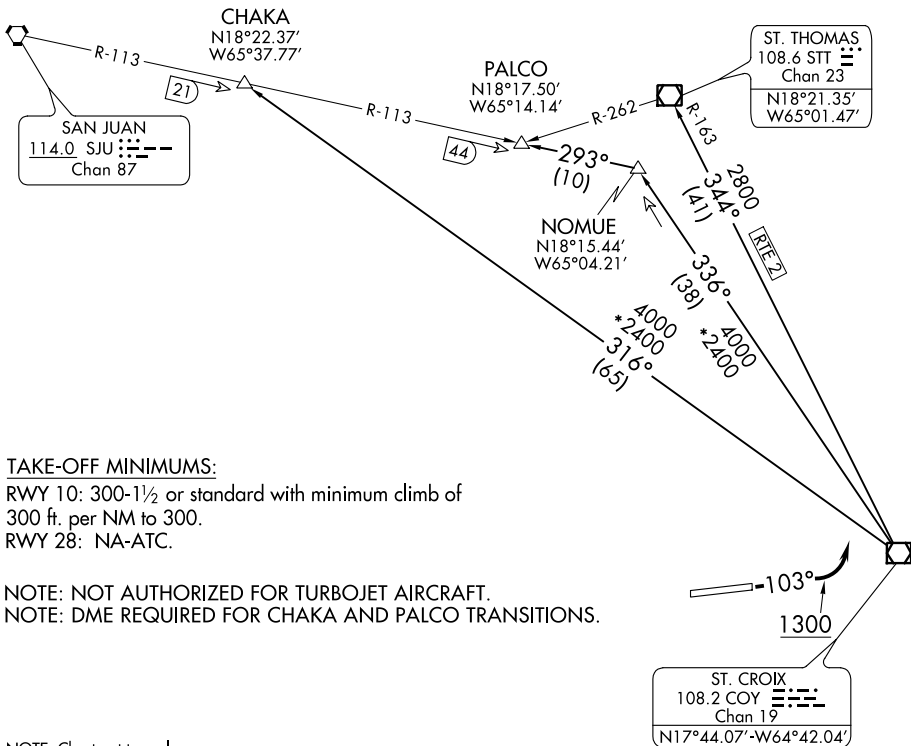

ATIS 135.65
GND CON
121.7
ST. CROIX TOWER*
118.6 239.3
SAN JUAN DEP CON
128.65 279.6

**TOP ALTITUDE:
6000**

TAKE-OFF MINIMUMS:

RWY 10: 300-1½ or standard with minimum climb of 300 ft. per NM to 300.
RWY 28: NA-ATC.

NOTE: NOT AUTHORIZED FOR TURBOJET AIRCRAFT.
NOTE: DME REQUIRED FOR CHAKA AND PALCO TRANSITIONS.

DEPARTURE ROUTE DESCRIPTION

TAKE-OFF RUNWAY 10: Climb via heading 103° to 1300, then climbing left turn to intercept assigned transition. Maintain 6000 unless assigned lower altitude. Expect FL280 or requested altitude ten minutes after departure.

**TOP ALTITUDE:
6000**

ST. THOMAS
108.6 STT
Chan 23
N18°21.35'
W65°01.47'

VEDAS
N17°55.16'
W65°35.19'

A555
G633 RTE4
52

4000
292°
(29)

SNOOZ
N17°48.90'
W65°05.03'

292°
(22)

2800
01.6°
(33)

R-196

ST. CROIX
108.2 COY
Chan 19
N17°44.07'
W64°42.04'

R-292

1200
277°
340°

TAKEOFF MINIMUMS:

Rwy 10: NA-ATC.
Rwy 28: Standard.

NOTE: NOT AUTHORIZED FOR TURBOJET AIRCRAFT.

NOTE: Chart not to scale.